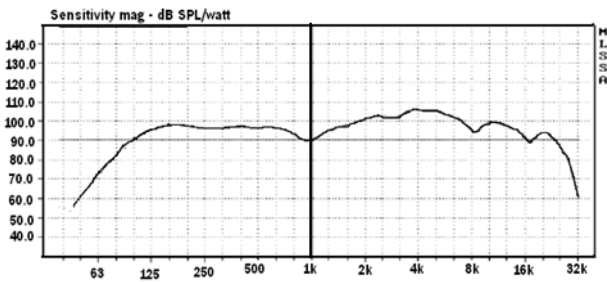

Acoustical performance Specified per Octave

	250 Hz	500 Hz	1000 Hz	2000 Hz	4000 Hz	8000 Hz
SPL1.1	97.2	96.4	90.8	100.6	105.4	94.2
SPL Max	105.2	104.4	98.8	108.6	113.4	102.2
Q Factor	4.0	5.6	2.2	4.6	19.0	10.7
Efficiency (in %)	0.16	0.11	0.18	0.25	0.09	0.03
H. Angle	180	180	180	140	40	92
V. Angle	180	180	180	125	55	90