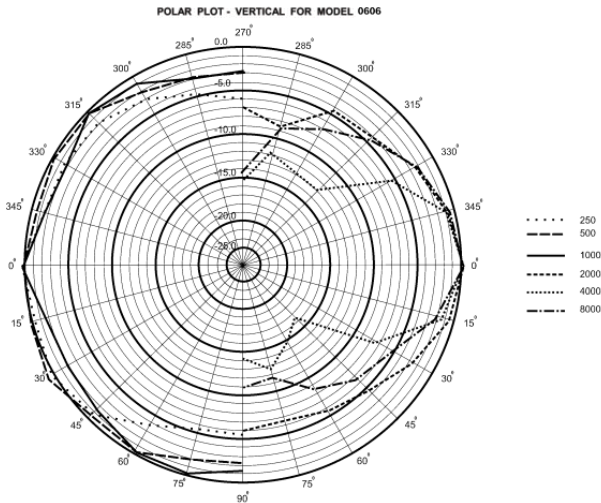

Acoustical performance Specified per Octave

	250 Hz	500 Hz	1000 Hz	2000 Hz	4000 Hz	8000 Hz
SPL1.1	97.2	96.4	90.8	100.6	105.4	94.2
SPL Max	105.2	104.4	98.8	108.6	113.4	102.2
Q Factor	4.0	5.6	2.2	4.6	19.0	10.7
Efficiency (in %)	0.16	0.11	0.18	0.25	0.09	0.03
H. Angle	180	180	180	140	40	92
V. Angle	180	180	180	125	55	90