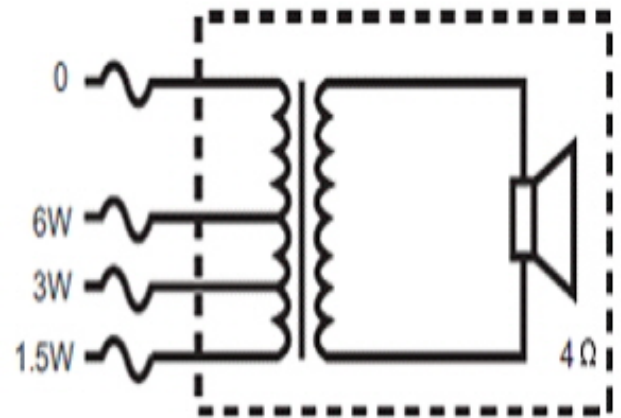

Circuit Diagram

Parts included

Quantity	Components
1	LBD0606/10 Ceiling Loudspeaker

Technical specifications

Electrical

Maximum Power	8W
Rated Power	6W
Sound Pressure level at 6 W / 1 W (1 KHz at 1m)	108.8 dB / 90.8 dB (SPL)
Effective frequency range (-10 dB)	150 Hz - 15 KHz
Opening Angle at 1 KHz / 4 KHz (-6 dB)	180° / 45°
Rated Voltage	70 V to 100 V
Rated impedance	1667 ohm

Mechanics

Diameter	210 mm
Maximum depth	70 mm
Weight	750 g

Environmental

Operating temperature	-25 °C to +55 °C
Storage temperature	-40 °C to +70 °C