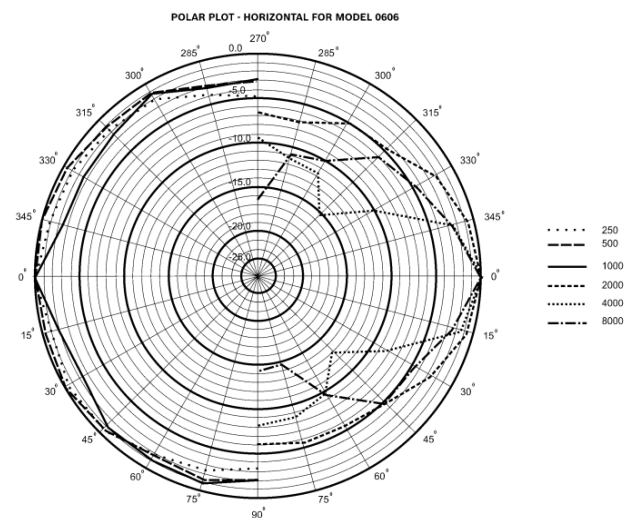

System overview

The speaker assembly consists of a single-piece, 6W dual cone loudspeaker and frame, with a 100 V, matching transformer mounted on the back. The wide frequency range means better speech and music reproduction.

Ceiling speakers are supplied with a 100 V matching transformer with taps on the primary winding for full-power, half-power, quarter-power and eighth-power radiation. The LBD0606/10 has integral spring clamps on the rear which can be used to easily fix the loudspeaker into the false ceiling.

A circular metal grille is an integrated part of the front. The appearance and neutral white color has been selected to be unobtrusive in virtually all interiors. The metal grille can be painted to any color to match the background.